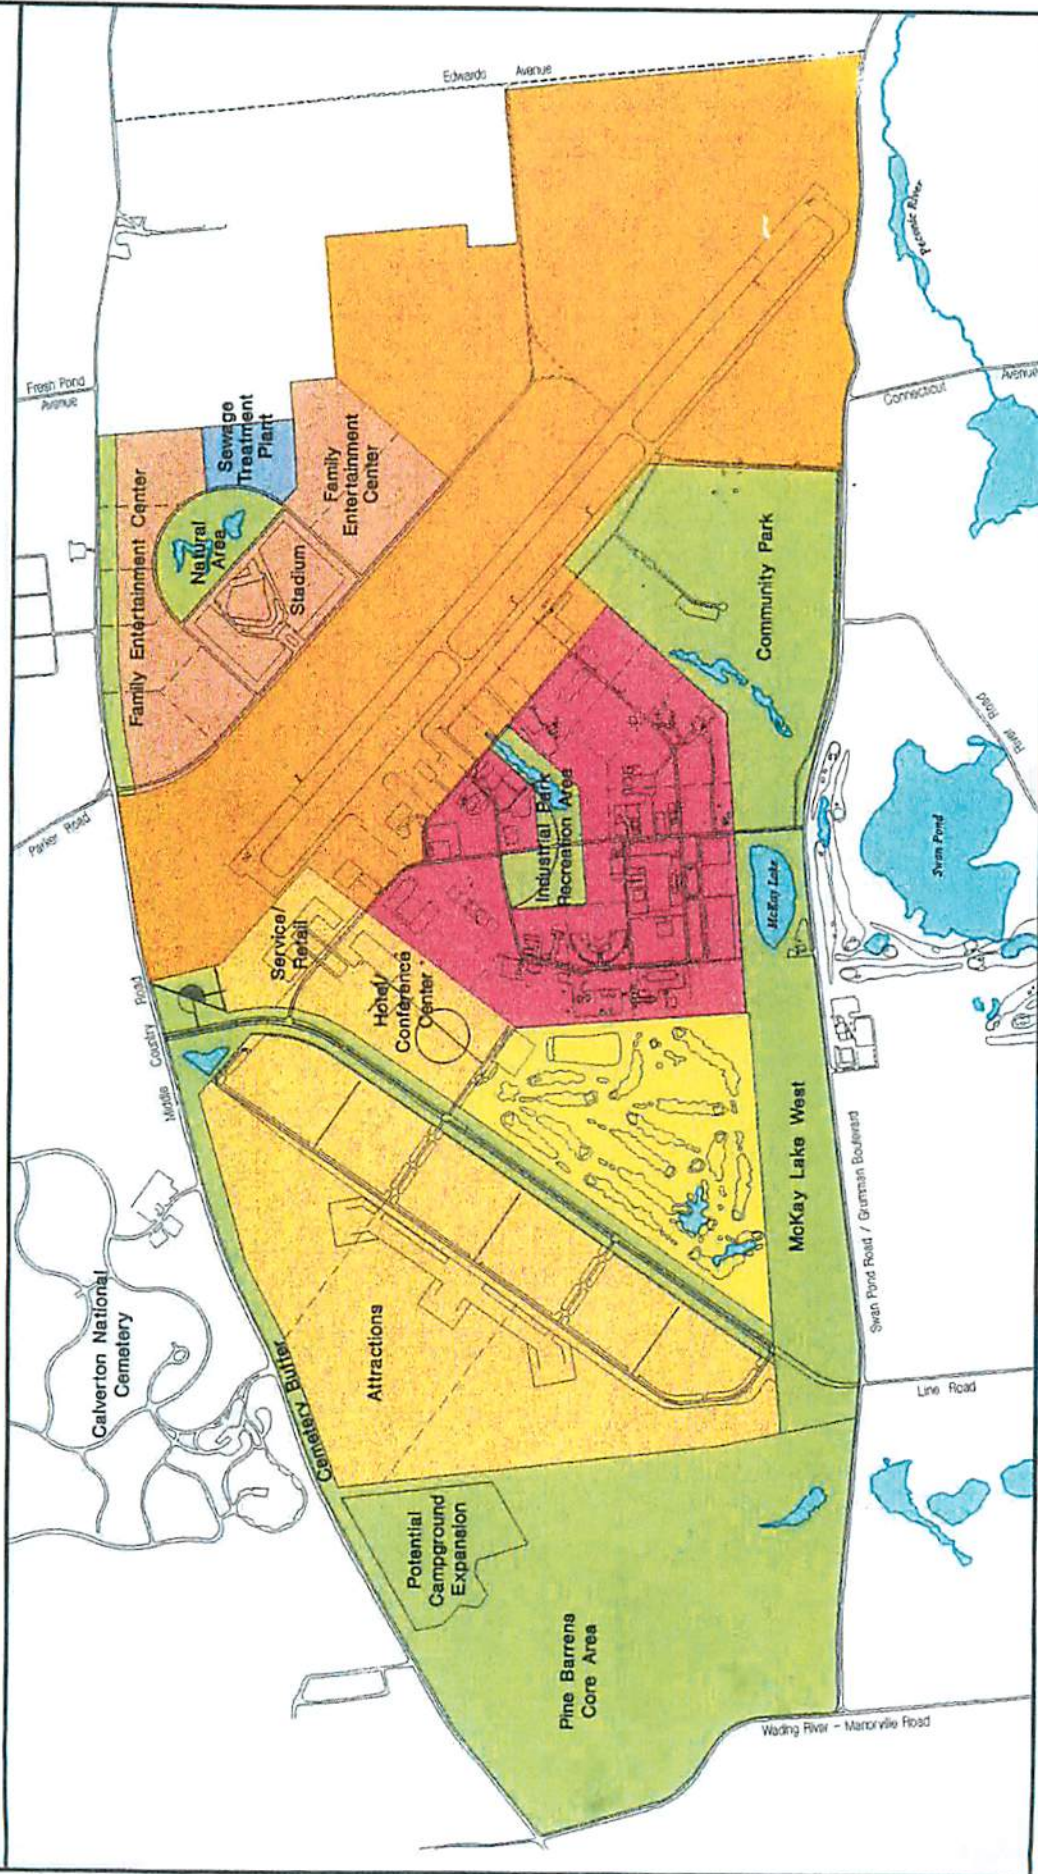

Calverton Enterprise Park Reuse Plan

- Industrial Business Park
- Theme Park
- Aviation/Aircraft Use
- Commercial/Recreation
- Public Golf Course
- Natural Area/Open Space
- Infrastructure
- Existing Building

Figure S-1