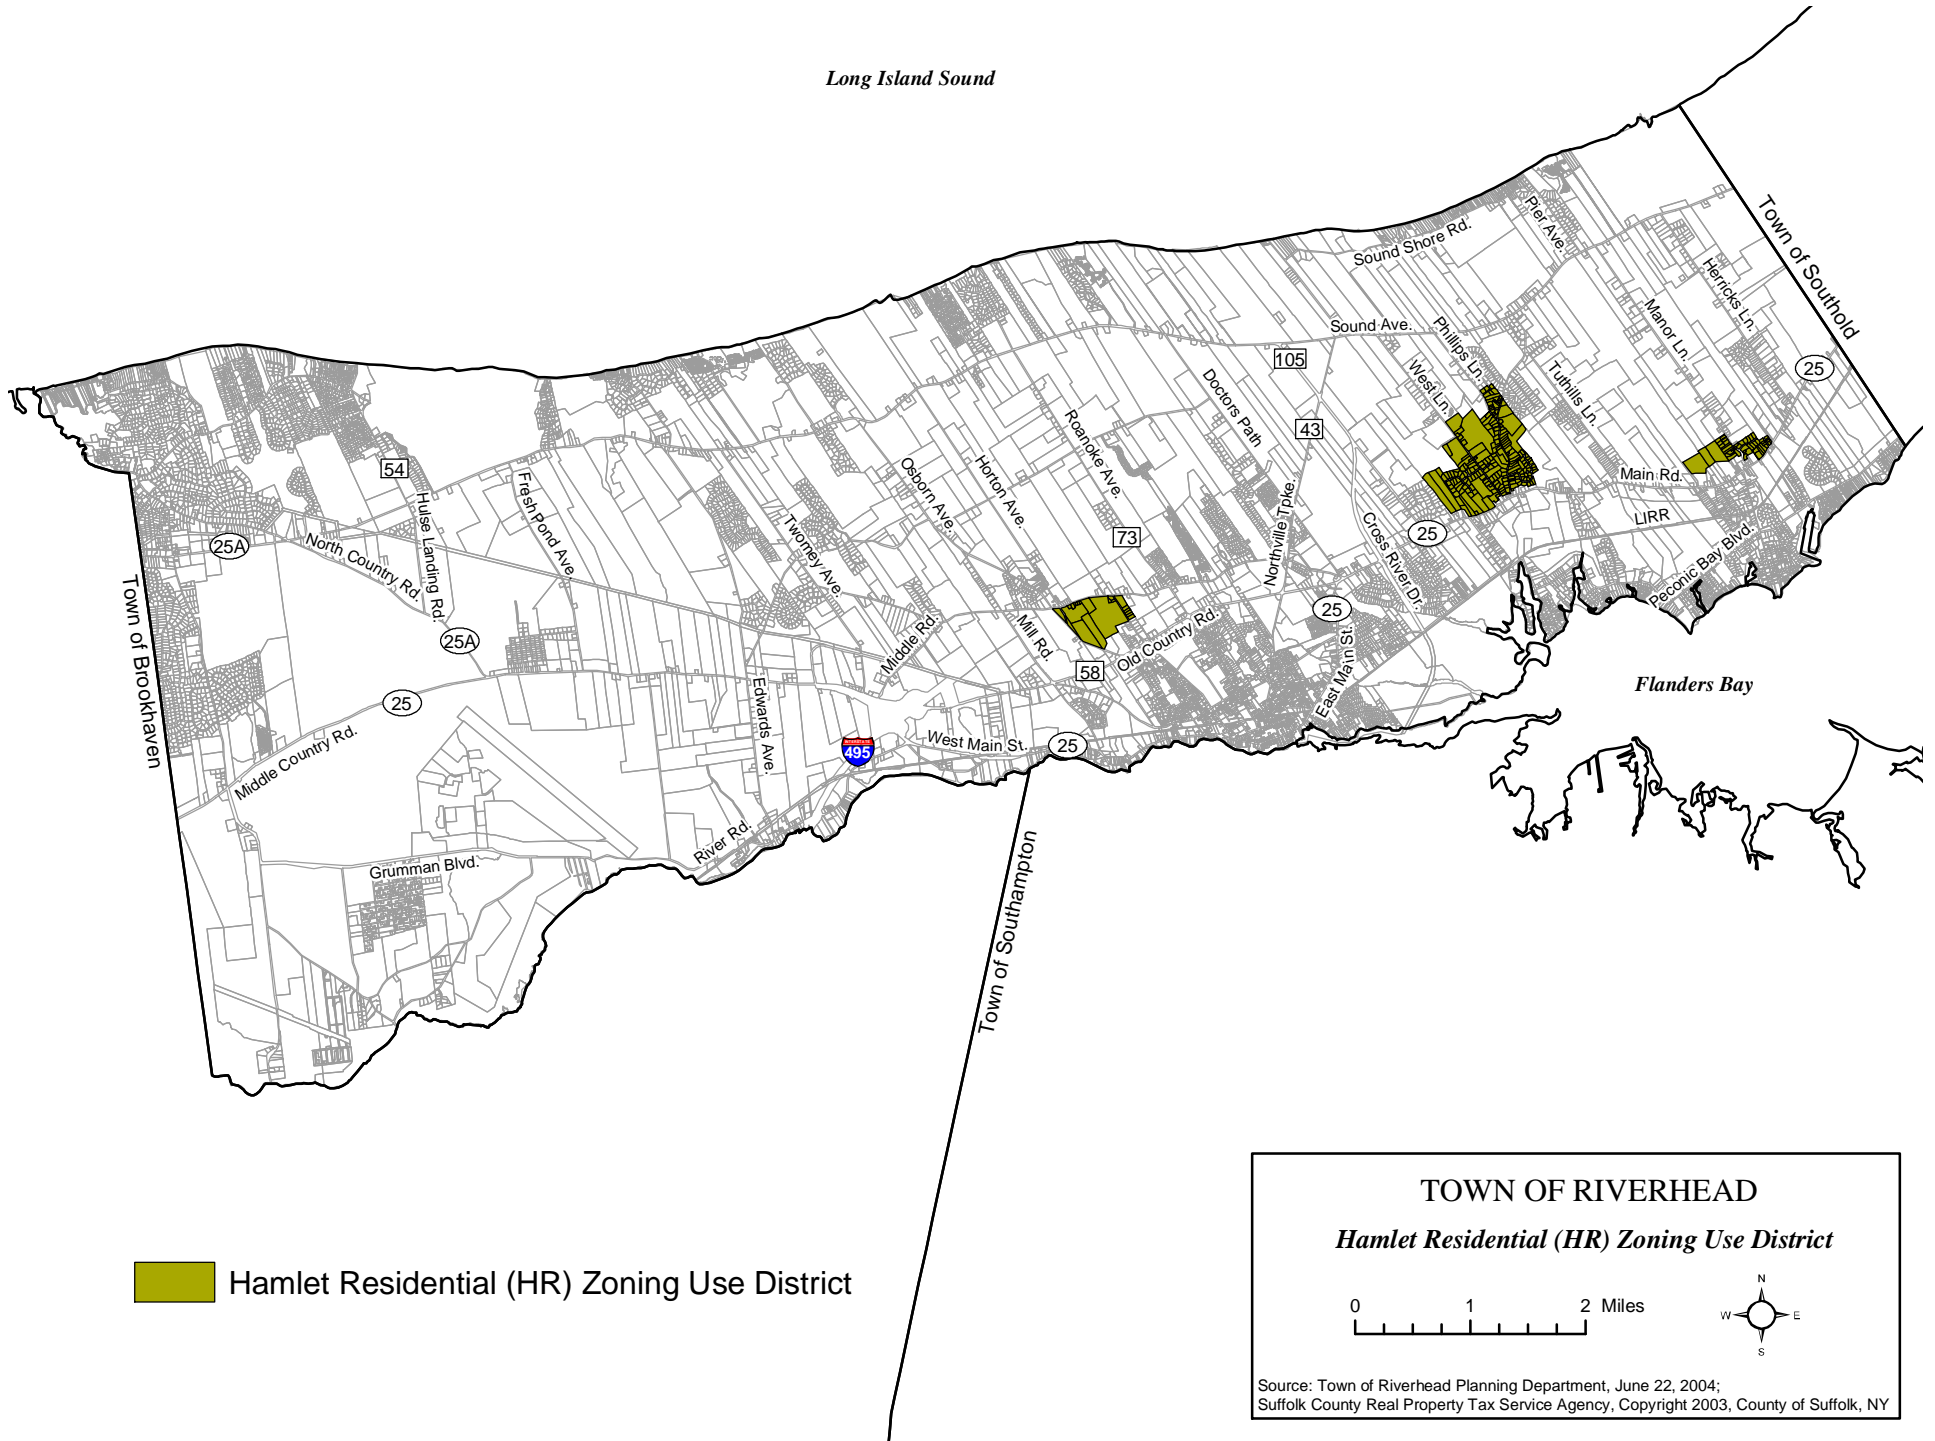

Long Island Sound

 Hamlet Residential (HR) Zoning Use District

TOWN OF RIVERHEAD
Hamlet Residential (HR) Zoning Use District

0 1 2 Miles

Source: Town of Riverhead Planning Department, June 22, 2004;
 Suffolk County Real Property Tax Service Agency, Copyright 2003, County of Suffolk, NY