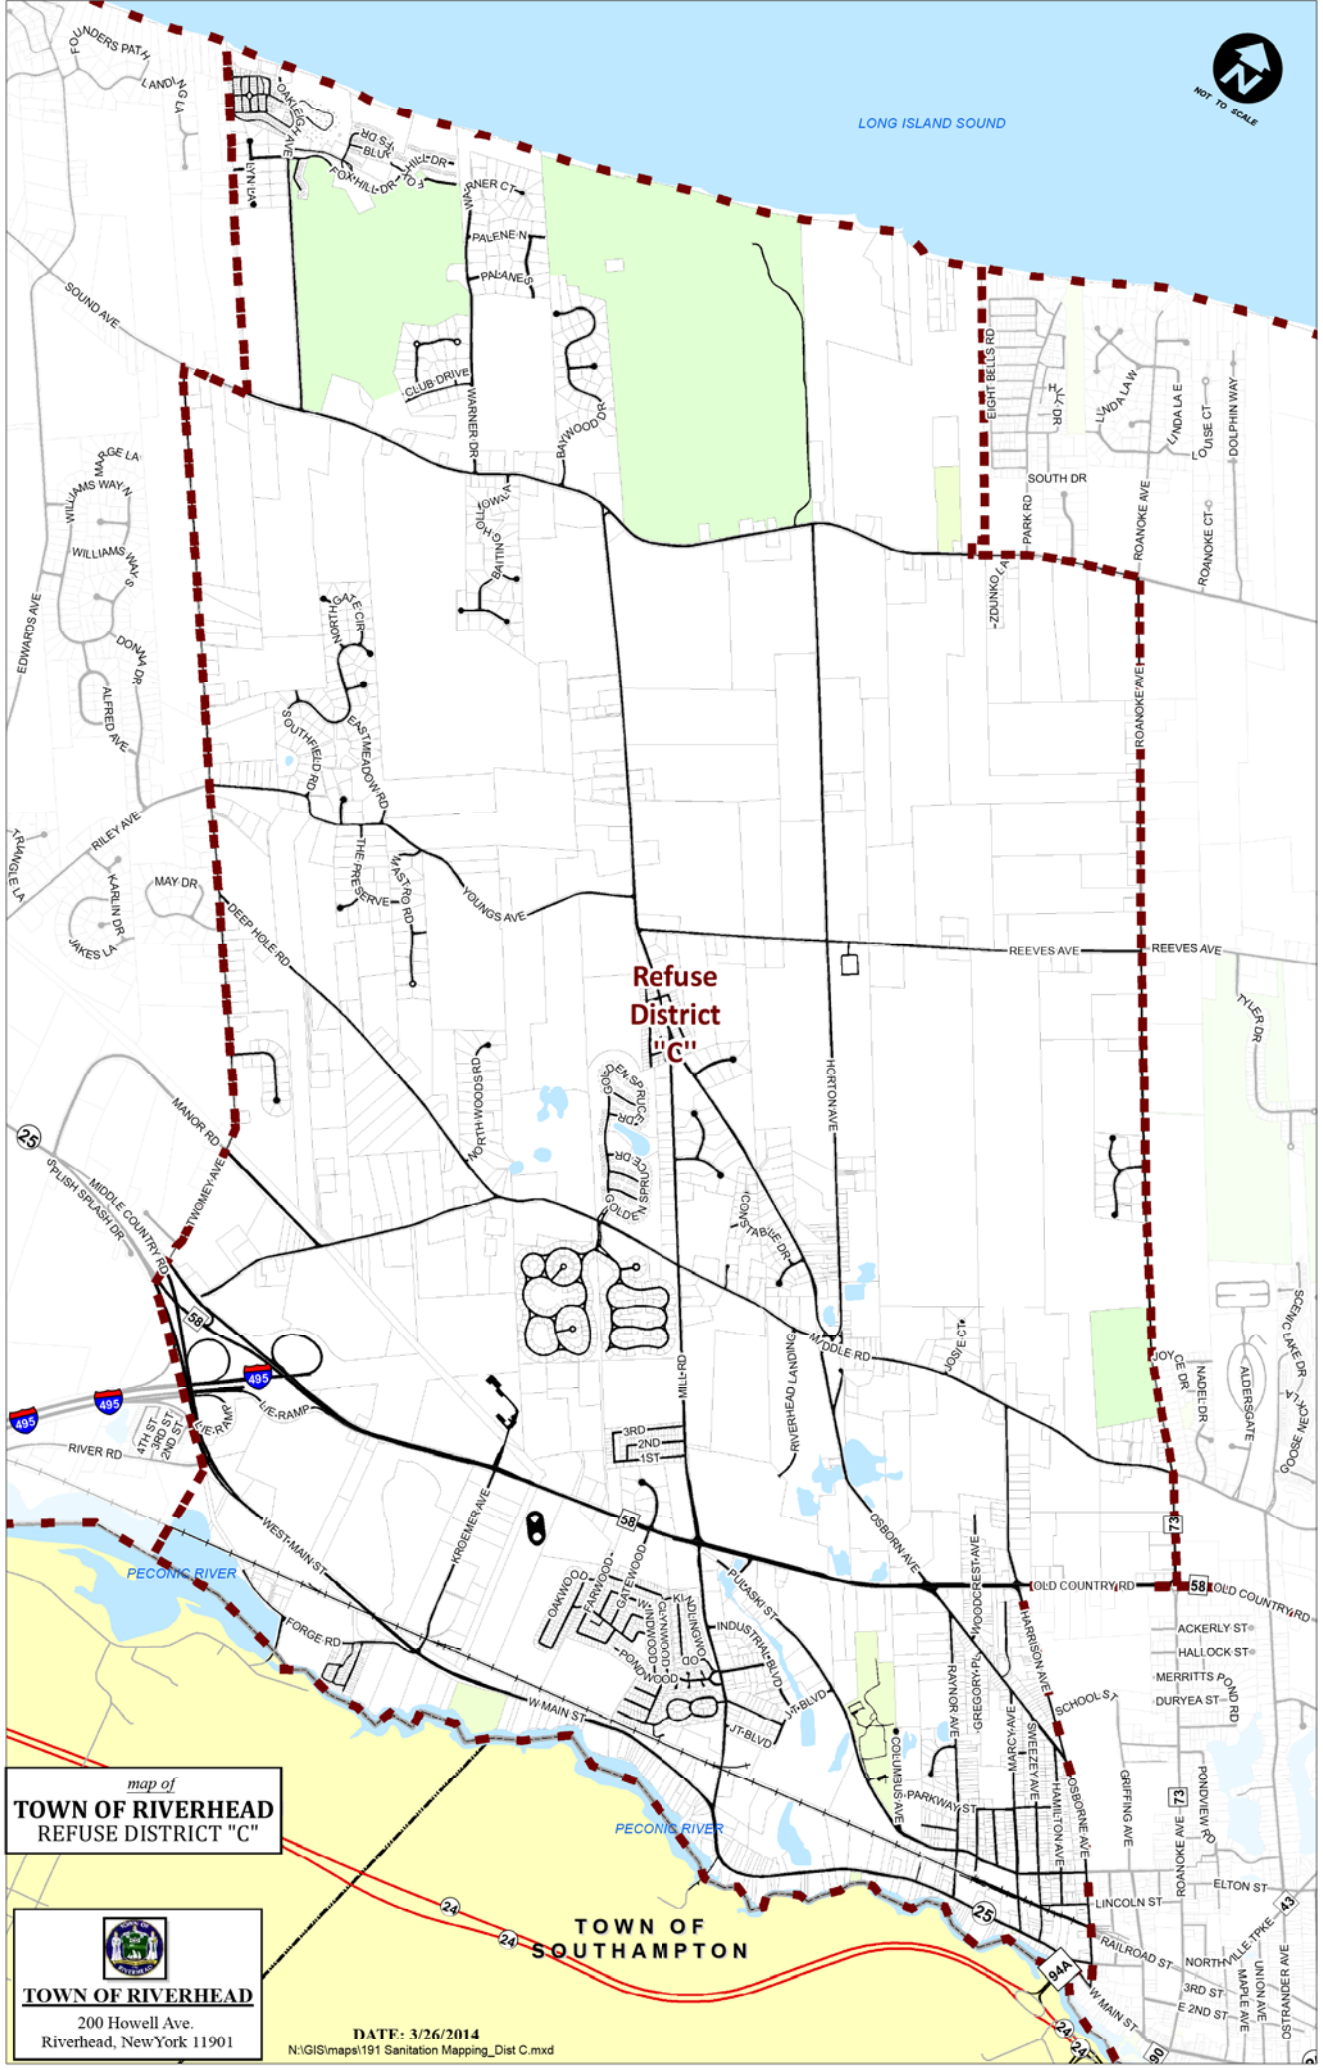

LONG ISLAND SOUND

Refuse District "C"

map of
TOWN OF RIVERHEAD
REFUSE DISTRICT "C"

200 Howell Ave.
Riverhead, New York 11901

DATE: 3/26/2014
N:\GIS\maps\191 Sanitation Mapping_Dist C.mxd

TOWN OF SOUTHAMPTON