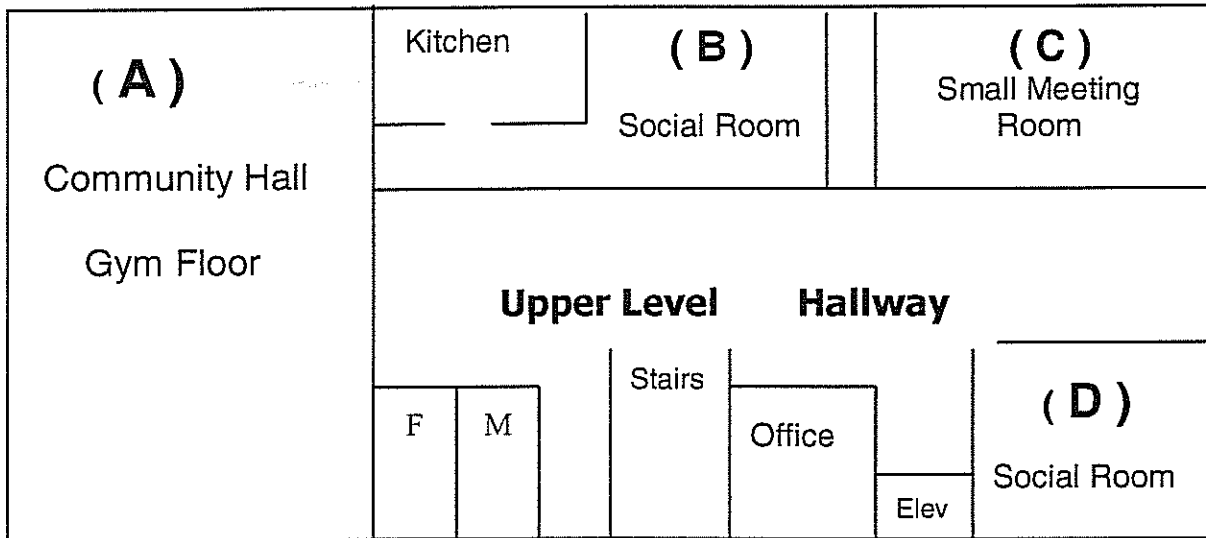

## A. Outdoor Features:

- Parking lot - 33 car capacity
- Playground
- Picnic Area
- Basketball Courts
- Ballfield - limited in size ofr softball or youth baseball

## B. Indoor Features: See floor plans below

**Main Entrance**